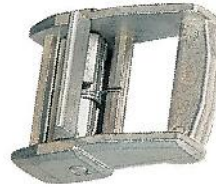

TUFF CAMBUCKLE LASHING

25 MM

25 MM

35 MM

50 MM

TUFF WEB WINCHES

WELD ON WINCH

SLIDE ON WINCH

PORTABLE WINCH

LASHING WINCH

LOAD BINDERS

LEVER TYPE

G80

RATCHET TYPE

G80