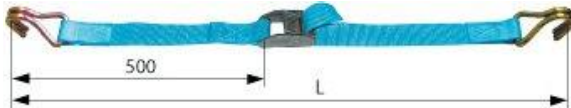

TUFF CAMBUCKLE LASHING

25 MM

25 MM

35 MM

50 MM

TUFF WEB WINCHES

WELD ON WINCH

SLIDE ON WINCH

PORTABLE WINCH

LASHING WINCH

LOAD BINDERS

LEVER TYPE

G80

RATCHET TYPE

G80