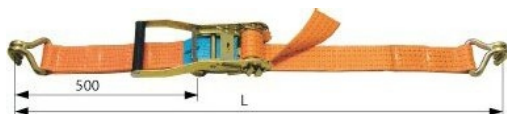

TUFF RATCHET LASHING

Patent Model
25 MM / 2000 KGS

35 MM / 3000 KGS

50 MM / 5000 KGS

75 MM / 10000 KGS

A

B

C

HOW TO ORDER YOUR RATCHET

- 1. CAPACITY**
- 2. WIDTH OF BELT**
- 3. LENGTH OF RATCHET (L)**
- 4. TYPE OF END FITTING**